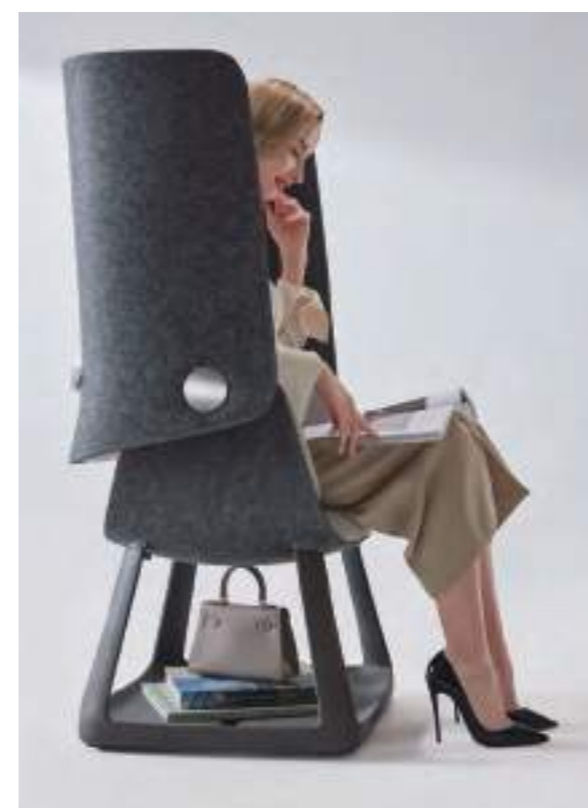

Join us! Roam from now!

Invisible casters enable smooth movements without even the slightest traces.